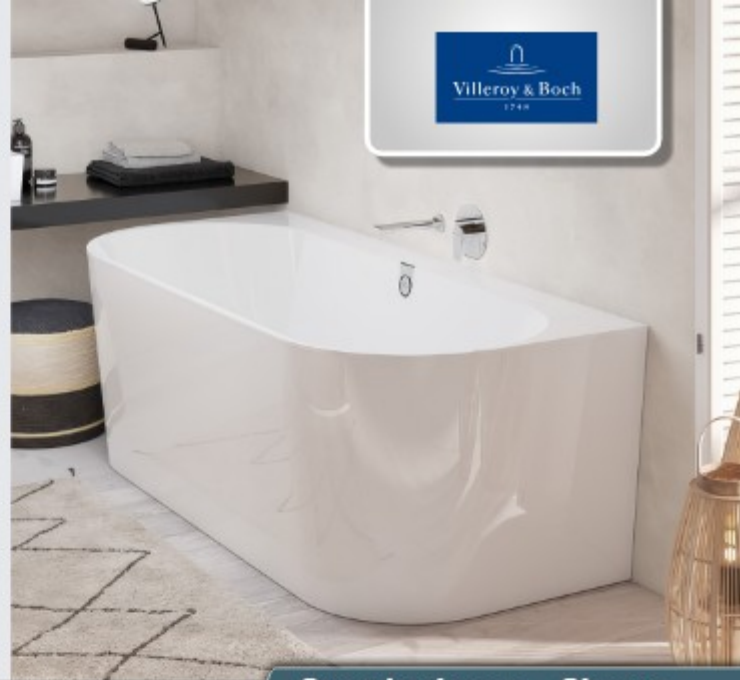

↑ vaňa Oberon 2.0